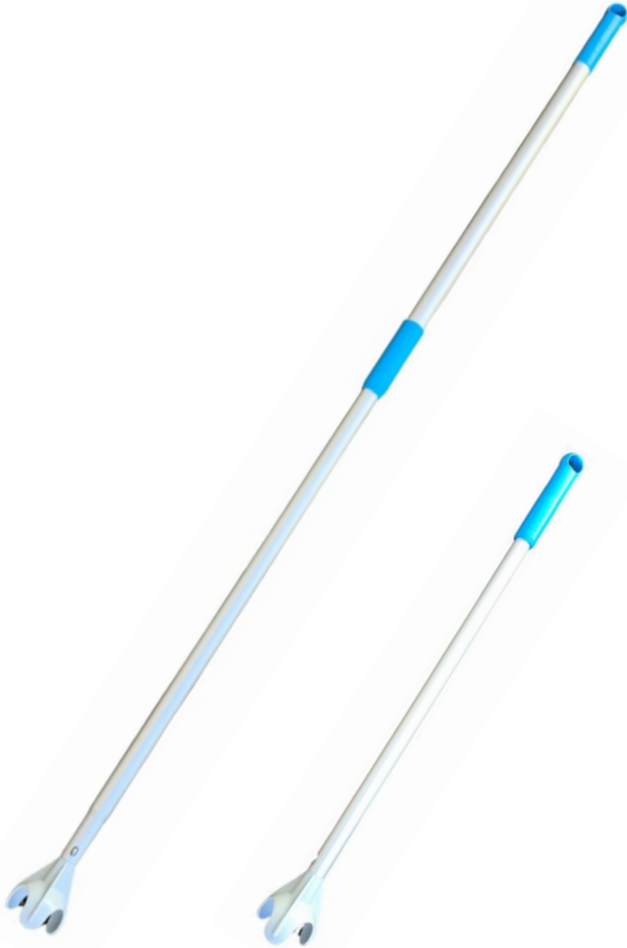

Duop glass cleaning pads are manufactured using a low pile microfibre to minimise streaking when cleaning glass and other smooth surfaces. Ideal for cleaning and polishing windows, mirrors and other smooth surfaces.

Available in three sizes:

- Small 18cm x 18cm
- Medium 26cm x 15cm
- Large 40cm x 16cm

Click here for more info <http://edco.net.au/product/duop-glass-cleaning-pads/>

*wash cycle count is a guide only, based on general cleaning use and washing on gentle wash cycle. Factors such as using pads on abrasive surfaces, cleaning chemicals used and wash temperature may effect the cleaning pad life.

Extension Handles

Duop's quickball system simply clicks into place with either the 65cm fixed or 155cm telescopic extension handles. This quickly increases the users reach and cleaning capacity, allowing for the easy cleaning of floors, walls and overhead surfaces with ease.